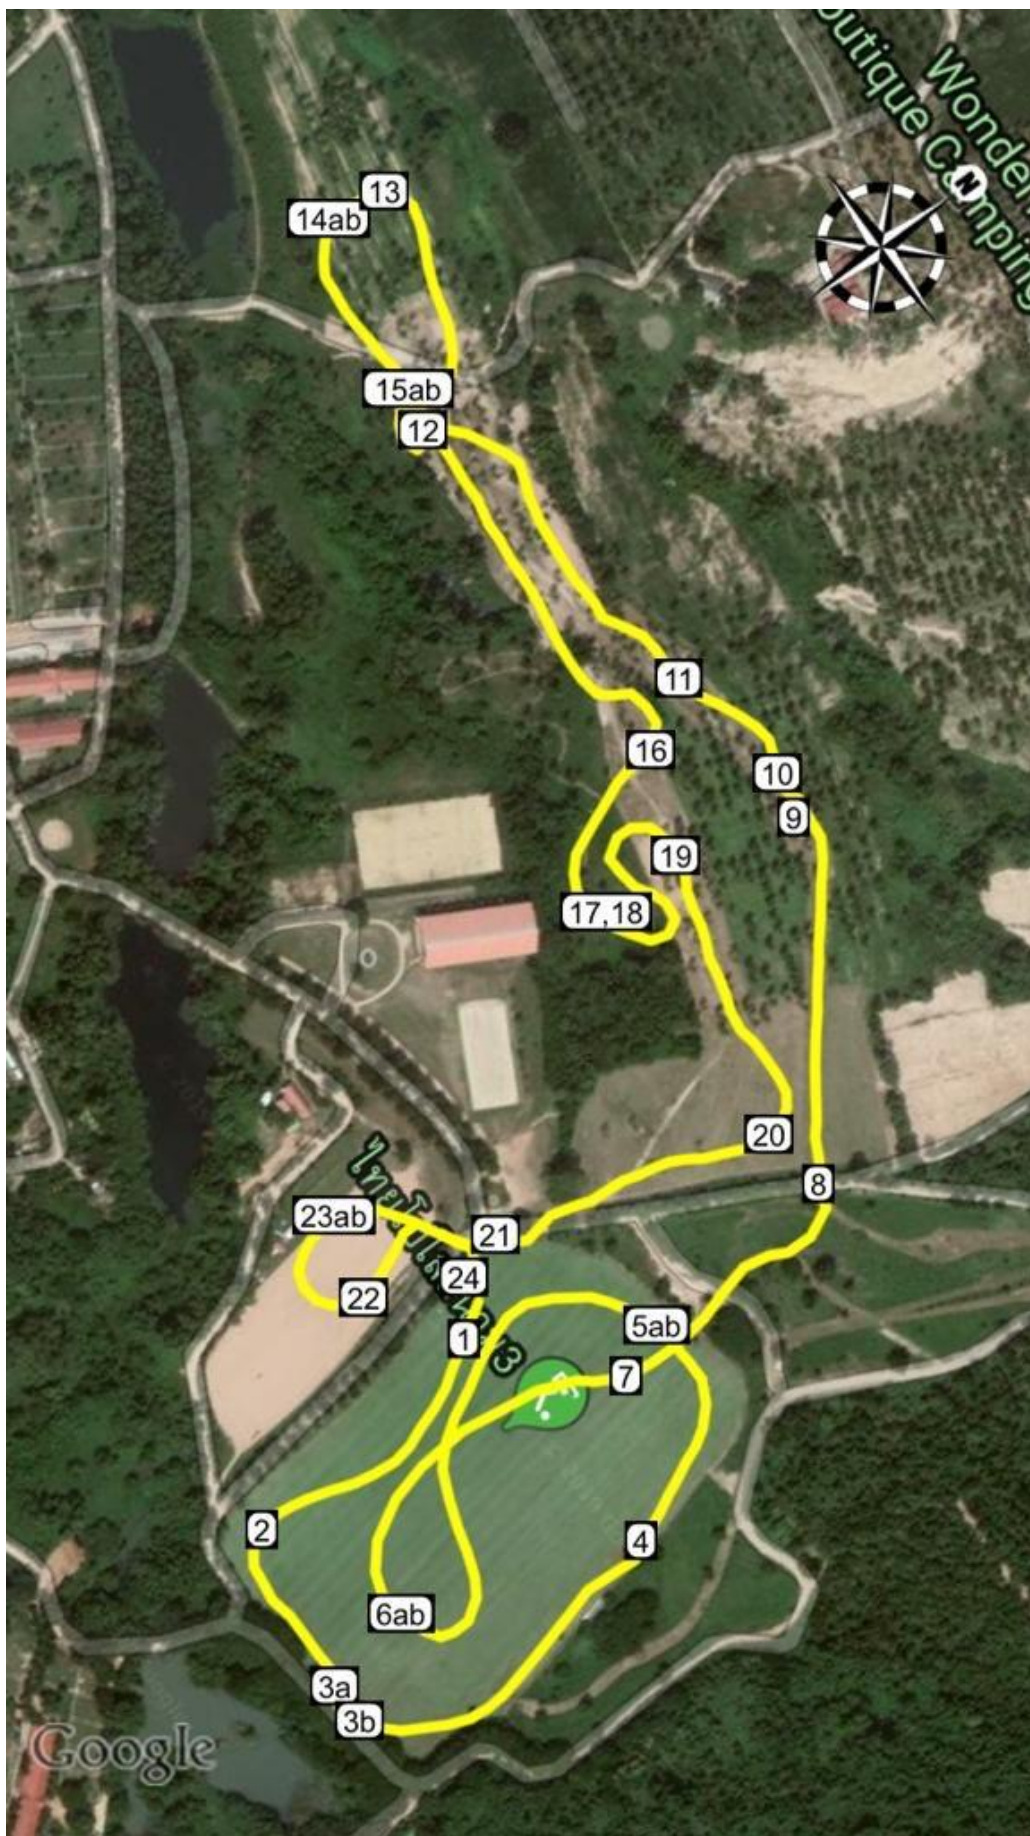

FEI ASIAN CHAMPIONSHIPS PATTAYA 2019

Length of Course: 3,700 meters

Optimum Time: 7 minutes 7 seconds